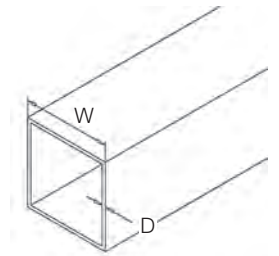

316 Outdoor
satin black

Ø T

T.316L RD 42,4x2,0 MM 3 mtr 42,4 2,0

Slotted Tube Square

316 Outdoor
satin black

H B D

T.316L 40x40x24x24x1,5 MM 3 mtr 24 24 40

Tube Square