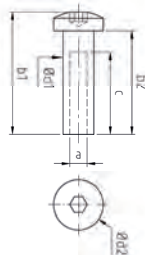

End Stop Internal Thread

316 Outdoor satin		b1	Ød1	Ød2	a	b2	c
1869-0600-02	1	35	8	14	M6	30	20
1869-0800-02	1	40	10	16	M8	34	25