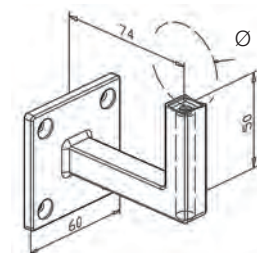

Handrail Bracket - Tube

S

316 Outdoor
satin black

Ø

4325.420.316@

2

42,4