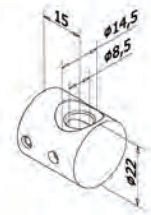

Cable Holder 22mm - Flat - End right

316 Outdoor satin	
0725.000.316	8