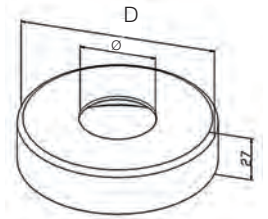

Flange Cover

304 Indoor satin		D	Ø
0185.426.304	2	110	42,4
0185.486.304	2	120	48,3

316 Outdoor satin		D	Ø
0185.426.316	2	110	42,4
0185.486.316	2	120	48,3

316 Outdoor mirror		D	Ø
0185.426.316#	2	110	42,4
0185.486.316#	2	120	48,3