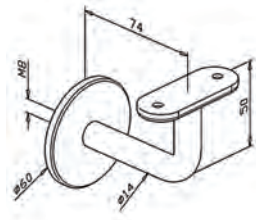

Handrail Support - Flat **S**