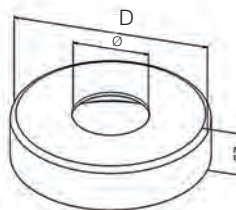

Flange Cover

316 Outdoor
satin black

D

Ø

0186.426.316@

2

105 42,4