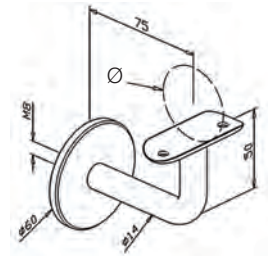

316 Outdoor satin		Ø
0391.425.316	2	42,4
0391.485.316	2	48,3

Handrail Support - Flat **S**

304 Indoor satin		Ø
0321.000.304	2	

316 Outdoor satin		Ø
0321.000.316	2	

Handrail Support - Tube **S**

304 Indoor satin		Ø
0321.420.304	2	42,4
0321.480.304	2	48,3