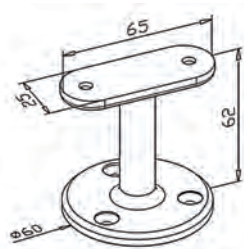

Handrail Support - Flat **S**

304 Indoor satin	
0391.000.304	2

316 Outdoor satin	
0391.000.316	2