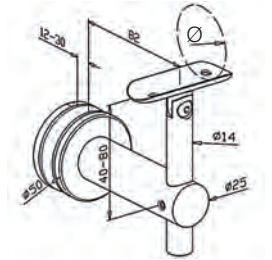

Glass Handrail Support Adjustable - Tube **S**