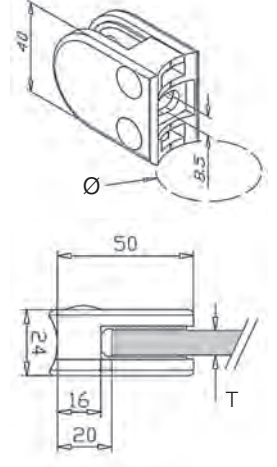

Glass Clip Model 00 - Tube **S**

304 Indoor satin		Ø
00.A2.033.01	4	33,7
00.A2.042.01	4	42,4
316 Outdoor satin		Ø
00.A4.033.01	4	33,7
00.A4.042.01	4	42,4
Zamac Stainless look		Ø
00.ZN.042.01	4	42,4