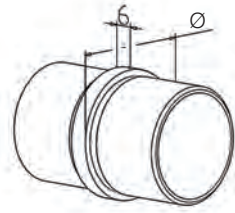

Tube Connector