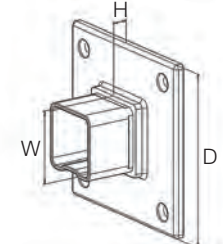

Wall Flange - Connector **L S**

304 Indoor satin		D	W	H
4184.420.304*	2	95x95	40x40x2,0	6

316 Outdoor satin		D	W	H
4184.420.316*	2	95x95	40x40x2,0	6