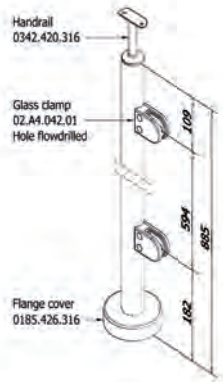

Baluster Post - End

S

316 Outdoor
satin

0164.420.316 885 mm end

1