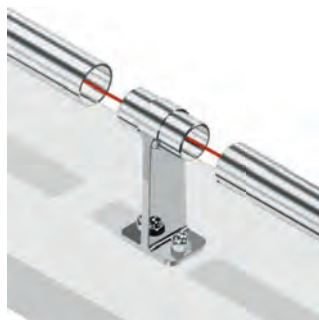

Stand-Off Bracket - Connector **L S**

304 Indoor satin		Ø
0395.420.304*	1	42,4 x 2,0
0395.426.304*	1	42,4 x 2,6
0395.483.304*	1	48,3 x 2,6

316 Outdoor satin		Ø
0395.420.316*	1	42,4 x 2,0
0395.426.316*	1	42,4 x 2,6
0395.483.316*	1	48,3 x 2,6

Stand-Off Bracket - End **L S**

304 Indoor satin		Ø
0396.420.304*	1	42,4 x 2,0
0396.426.304*	1	42,4 x 2,6
0396.483.304*	1	48,3 x 2,6

316 Outdoor satin		Ø
0396.420.316*	1	42,4 x 2,0
0396.426.316*	1	42,4 x 2,6
0396.483.316*	1	48,3 x 2,6