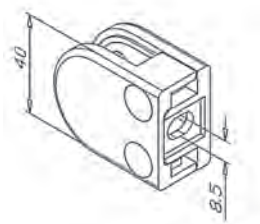

Glass Clip Model 00

S

316 Outdoor
satin black

Ø

00.A4.000.05

4

00.A4.042.05

4

42,4