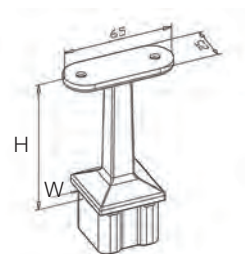

Handrail Support - Flat **L S**

304 Indoor satin		W	H
4342.000.304*	2	40x40x2,0	81

316 Outdoor satin		W	H
4342.000.316*	2	40x40x2,0	81