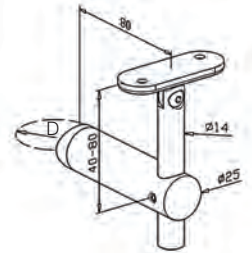

Handrail Support - Tube - Flat

S

304 Indoor
satin

D

0402.000.304 2 42,4

0403.000.304 2 48,3

316 Outdoor
satin

D

0402.000.316 2 42,4

0403.000.316 2 48,3