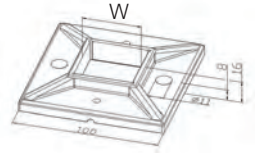

Welding Flange

S W

304 Indoor
satin

W

4180.420.304* 2 40x40

316 Outdoor
satin

W

4180.420.316* 2 40x40