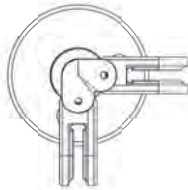

Baluster Post - 90°

S

316 Outdoor
satin

0164.420.316 885 mm 90gr

1