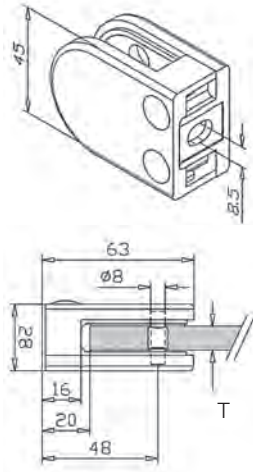

Glass Clip Model 05 - Flat **S**

304 Indoor satin		
05.A2.000.01	4	
316 Outdoor satin		
05.A4.000.01	4	
Zamac Stainless look		
05.ZN.000.01	4