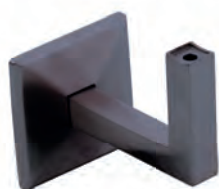

L

316 Outdoor
satin black

W H

4221.420.316@

2

40x40x2,0 60

Handrail Bracket - Tube

S