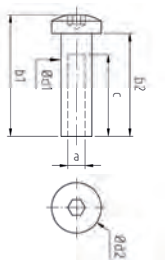

End Stop Internal Thread RH

316 Outdoor satin	b1	Ød1	Ød2	a	b2	c
I869-0600-02	1	35	8	14	M6	30
I869-0800-02	1	40	10	16	M8	34