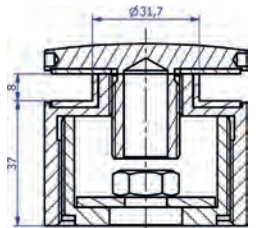

Glass Adaptor Ø 60 - Flat

S

316 Outdoor satin

D

0518.060.316

4

60