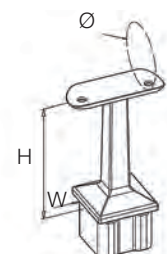

Handrail Support - Tube **L S**

304 Indoor satin		Ø	W	H
4342.420.304*	2	42,4	40x40x2,0	79
4342.480.304*	2	48,3	40x40x2,0	79

316 Outdoor satin		Ø	W	H
4342.420.316*	2	42,4	40x40x2,0	79
4342.480.316*	2	48,3	40x40x2,0	79

corresponding bars can be found on page 64