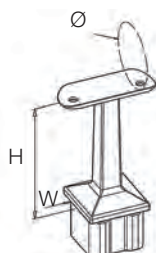

Handrail Support - Tube

L

S

316 Outdoor
satin black

Ø

W H

4342.420.316@

2

42,4 40x40x2,0 79