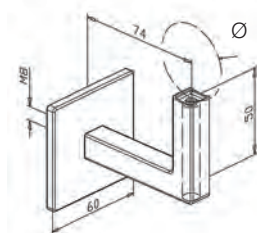

L

316 Outdoor
satin black

W H

4221.420.316@

2

40x40x2,0 60

Handrail Bracket - Tube

S