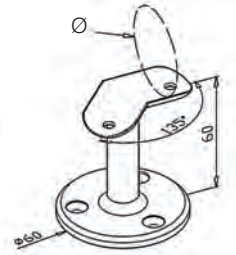

Handrail Support - Tube 135° **S**