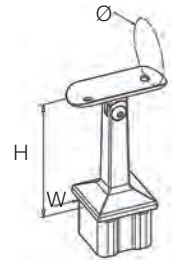

Handrail Support Adjustable - Tube **L S**

316 Outdoor satin black		Ø	W	H
4442.420.316@	2	42,4	40x40x2,0	79