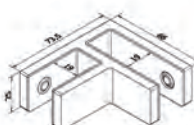

316 Outdoor
satin

11.A4.000.01 2 16,76 - 19 mm

Glass

Glass Clip Model 11 - 270 **S**

316 Outdoor
satin

11.A4.270.01 2 16,76 - 19 mm

Glass

Glass Clip Model 11 - 090 **S**