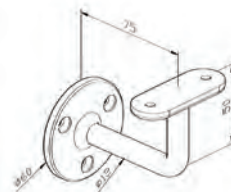

Handrail Support - Flat **S**

304 Indoor satin		
0326.000.304*	4	

316 Outdoor satin		
0326.000.316*	4