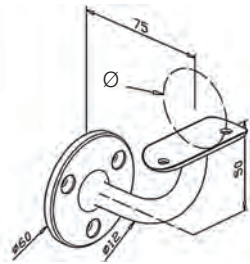

Handrail Support - Tube **S**

316 Outdoor
satin black

Ø

0322.420.316@

2

42,4