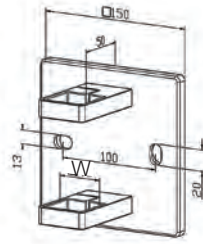

Baluster Clamp

S

304 Indoor satin

W

4521.404.304 1 40x40

316 Outdoor satin

W

4521.404.316 1 40x40