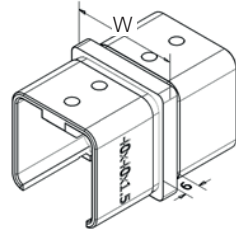

Tube Connector

L

316 Outdoor
satin black

W
40x40x1,5

4201.404.316@ 2