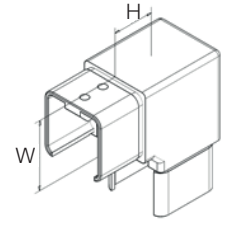

Tube Connector 90° Vertical

L

316 Outdoor
satin black

W H
40x40x1,5 30

4203.404.316@ 2