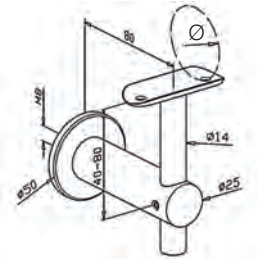

Handrail Support - Tube **S**