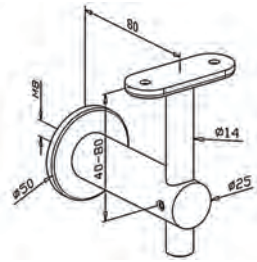

Handrail Support - Flat **S**