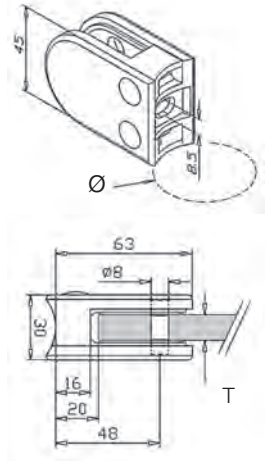

Glass Clip Model 05 - Tube **S**

304 Indoor satin			Ø
05.A2.042.01	4		42,4
05.A2.048.01	4		48,3
316 Outdoor satin			Ø
05.A4.042.01	4		42,4
05.A4.048.01	4		48,3
Zamac Stainless look			Ø
05.ZN.042.01	4		42,4
05.ZN.048.01	4		48,3