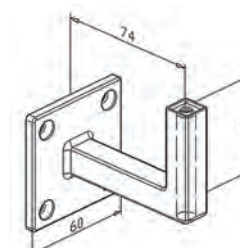

Handrail Bracket - Flat

S

316 Outdoor
satin black

4325.000.316@

2