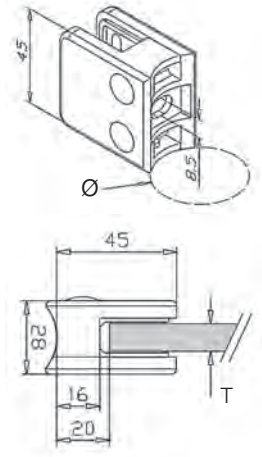

Glass Clip Model 01 - Tube **S**

304 Indoor satin			Ø
01.A2.042.01	4		42,4
316 Outdoor satin			Ø
01.A4.042.01	4		42,4
316 Outdoor Mirror			Ø
01.A4.042.01#	4		42,4
Zamac Stainless look			Ø
01.ZN.042.01	4		42,4