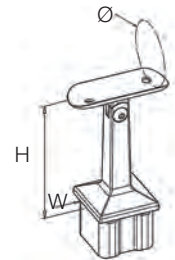

Handrail Support Adjustable - Tube **L S**

304 Indoor satin		Ø	W	H
4442.420.304*	2	42,4	40x40x2,0	79
4442.480.304*	2	48,3	40x40x2,0	79

316 Outdoor satin		Ø	W	H
4442.420.316*	2	42,4	40x40x2,0	79
4442.480.316*	2	48,3	40x40x2,0	79