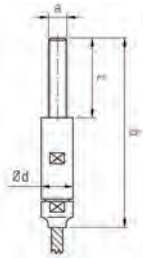

Screwed External Thread Ends RH

316 Outdoor satin	b	c	Ø	a
I826-0400-060	1 115	60	4 mm	M6
I826-0500-060	1 117	60	5 mm	M8
I826-0600-060	1 117	60	6 mm	M8