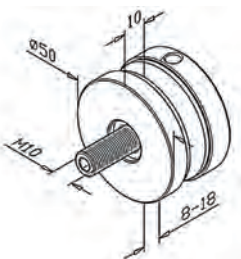

Glass Adaptor Ø 50 - Flat **S**

316 Outdoor
satin black

0518.000.316@

4