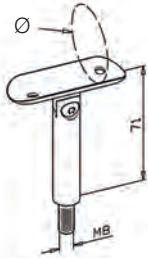

316 Outdoor
satin black

Ø H

0442.000.316@ 2 42,4 x 2,0 81

Handrail Support - Tube **L S**

316 Outdoor
satin black

D Ø H

0342.429.316@ 2 42,4 42,4 x 2,0 79

Handrail Support M8 Adjustable - Tube **S**