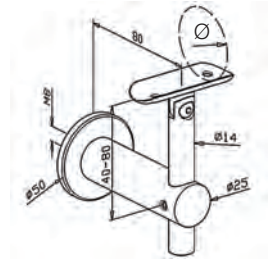

Handrail Support Adjustable - Tube **S**