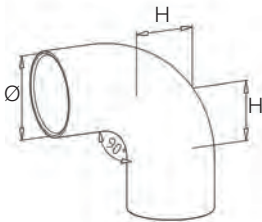

Tube Connector 90°

304 Indoor
satin

Ø

H

0246.420.304*

2

42,4

65