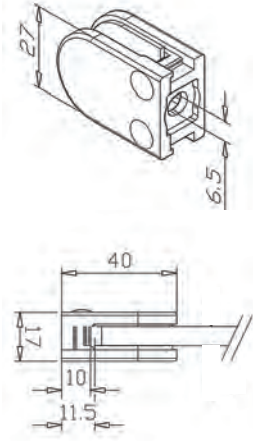

Glass Clip Model 07 - Flat **S**

304 Indoor satin		
07.A2.000.01	4	
316 Outdoor satin		
07.A4.000.01	4	
Zamac Stainless look		
07.ZN.000.01	4