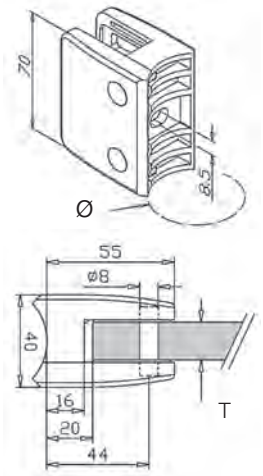

Glass Clip Model 04 - Flat **S**

Material	Icon	Color
304 Indoor satin		
04.A2.000.01	4	
316 Outdoor satin		
04.A4.000.01	4	
Zamac Stainless look		
04.ZN.000.01	4	

Glass Clip Model 04 - Tube **S**

Material	Icon	Color	Tube Diameter (Ø)
304 Indoor satin			
04.A2.048.01	4		48,3
316 Outdoor satin			
04.A4.048.01	4		48,3
Zamac Stainless look			
04.ZN.048.01	4		48,3