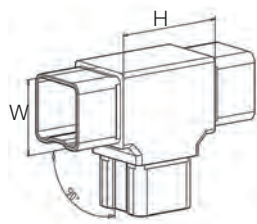

Tube Connector T

L

316 Outdoor
satin black

W H

4206.420.316@

2

40x40x2,0 60