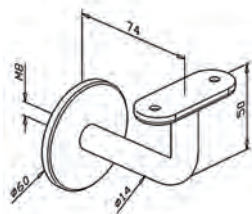

316 Outdoor
satin black

Ø H

0461.420.316@ 2 42,4 M8

Handrail Support Adjustable - Tube **L S**

316 Outdoor
satin black

D Ø H

0442.420.316@ 2 42,4 42,4 x 2,0 79

Handrail Support - Flat **S**