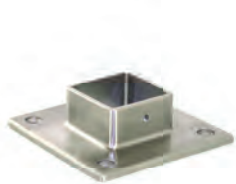

Wall Flange **S**

304 Indoor satin		D	W	H
4183.420.304*	2	95x95	40x40	28

316 Outdoor satin		D	W	H
4183.420.316*	2	95x95	40x40	28