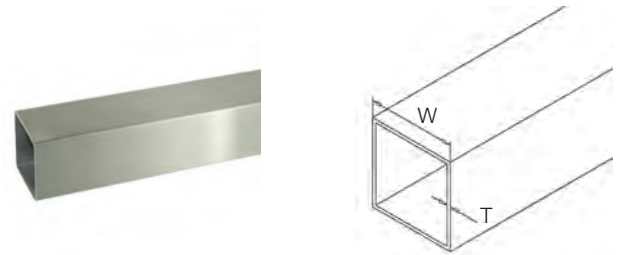

	H	B	Ø
6 mtr	24	24	42,4
6 mtr	30	27	48,3
6 mtr	34	34	60,3

Railing Tube Square

304 Indoor satin

	W	T
6 mtr	40x40	2,0

316 Outdoor satin

	W	T
6 mtr	40x40	2,0

Other dimensions on request

Oval Slotted Tube