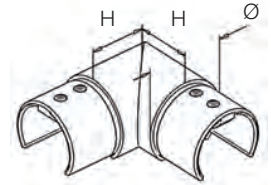

Tube Connector Horizontal 90°