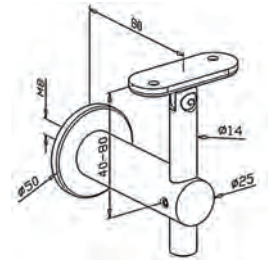

316 Outdoor satin		Ø
0328.420.316	2	42,4
0328.480.316	2	48,3

Handrail Support - Flat **S**

304 Indoor
satin

0305.000.304 2

316 Outdoor
satin

0305.000.316 2

Handrail Support Adjustable - Flat **S**

304 Indoor
satin