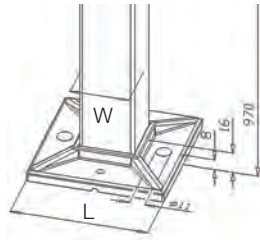

Baluster Post

S

316 Outdoor
satin black

W L

4164.420.316@

1

40x40x2,0 100