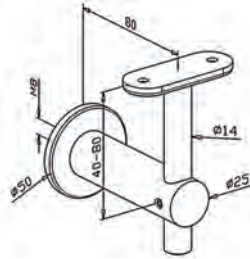

Handrail Support - Flat **S**

316 Outdoor
satin black

0305.000.316@

2