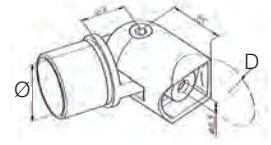

Adaptor Connector - Tube **S L**