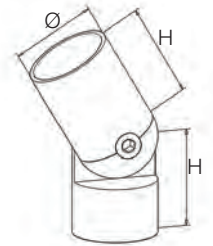

Tube Connector Adjustable

304 Indoor
satin

Ø

H

0245.420.304*

2

42,4

49