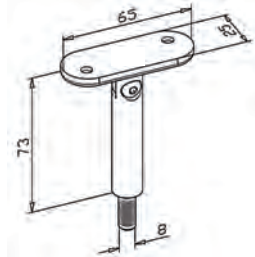

Handrail Support M8 - Adjustable - Flat **S**

304 Indoor satin	
0461.000.304	2 M8

316 Outdoor satin	
0461.000.316	2 M8