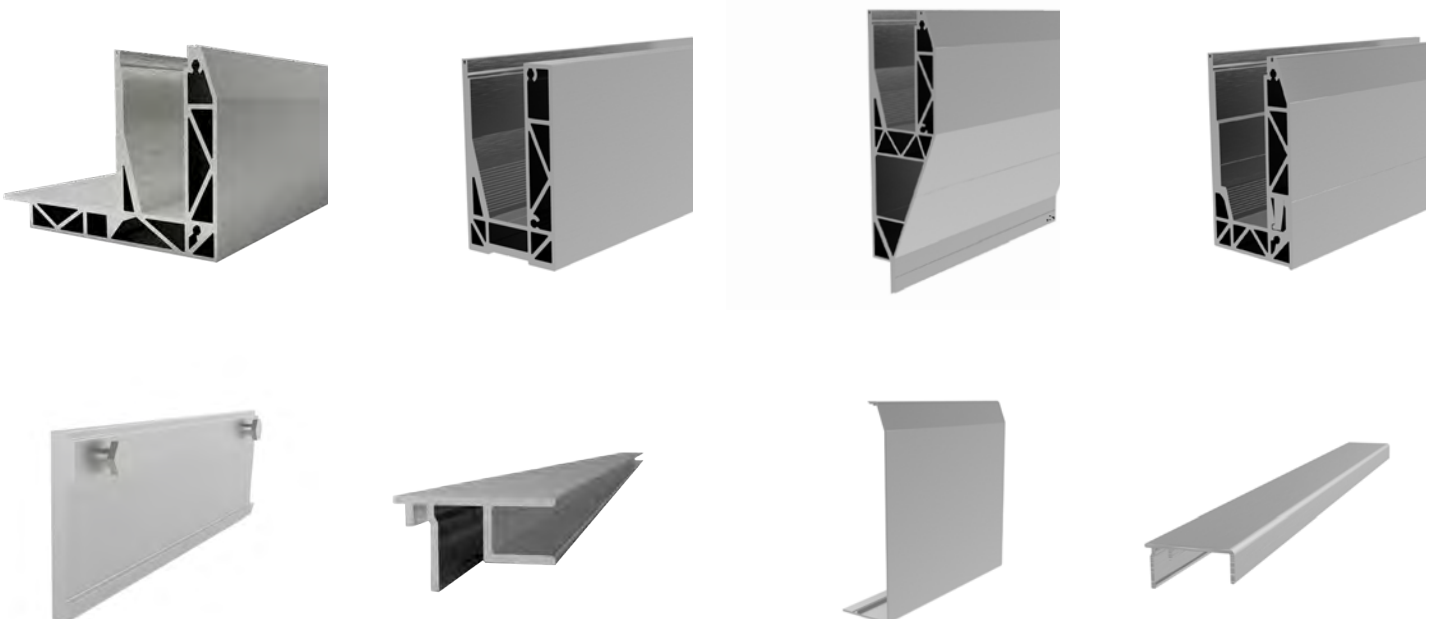

SMART CLAMPING

The patented clamping strip holds the glass securely in place. The lack of wedges means no stress in the glass, with the tension distributed evenly across the entire pane.

ADJUSTABLE

The profiles are secured via adjustable nuts, meaning that the profiles are always level and the glass is always straight no matter, how uneven the surface.

QUICK ASSEMBLY

Assembling a balustrade has never been so quick and easy: secure the profile, put the glass in place, lower the clamping strip and tighten the screws. That's it!

SAFE

The meticulously designed shape and function of the profile guarantees the glass will never come loose. It's the ultimate in safety.

LIGHT AND STRONG

The sophisticated hollow design makes the profiles significantly lighter and stronger. It's the best choice both structurally and financially.

ELEGANT FINISHING

The lack of rubbers ensures a stylish look. Various covers are available for finishing the floor and front side: simply click them into place.

www.uniq-balustrades.com