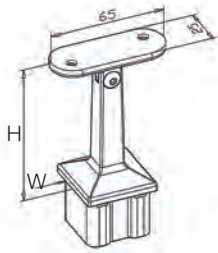

Handrail Support Adjustable - Flat **L S**

304 Indoor satin		W	H
4442.000.304*	2	40x40x2,0	81

316 Outdoor satin		W	H
4442.000.316*	2	40x40x2,0	81