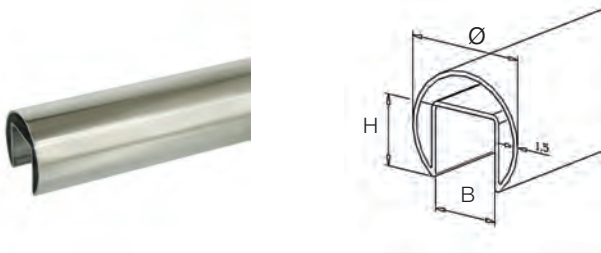

Round Slotted Tube

304 Indoor satin

	H	B	Ø
6 mtr	24	24	42,4
6 mtr	30	27	48,3
6 mtr	34	34	60,3

316 Outdoor satin

	H	B	Ø
6 mtr	24	24	42,4
6 mtr	30	27	48,3
6 mtr	34	34	60,3