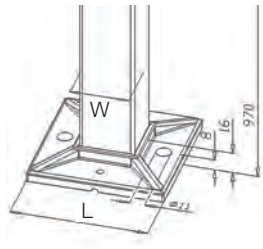

Baluster Post

S

304 Indoor
satin

W L

4164.420.304* 2 40x40x2,0 100

316 Outdoor
satin

W L

4164.420.316* 2 40x40x2,0 100