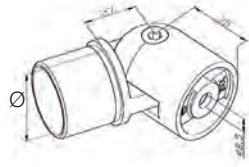

Adaptor Connector - Flat **S L**