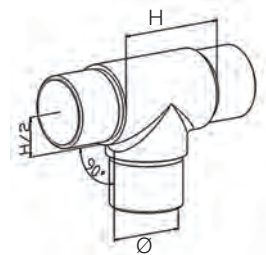

316 Outdoor
satin black

Ø

H

0205.420.316@

2

42,4 x 2,0 35

Tube Connector T

L