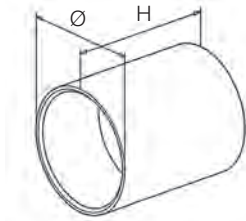

Tube Connector

304 Indoor
satin

Ø

H

0244.420.304*

2

42,4

50