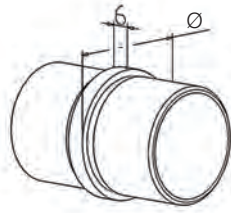

Tube Connector

L

316 Outdoor
satin black

Ø

0201.420.316@

2

42,4 x 2,0