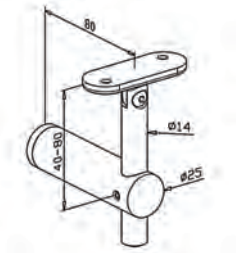

Handrail Support - Flat - Flat

S

304 Indoor
satin

0401.000.304 2

316 Outdoor
satin

0401.000.316 2