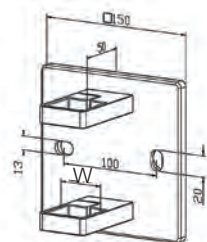

Baluster Clamp **S**

316 Outdoor satin black		W
4521.404.316@	1	40x40