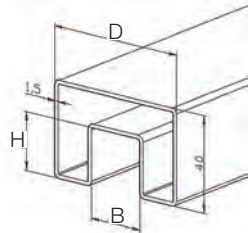

316 Outdoor
satin black

Ø T

T.316L RD 42,4x2,0 MM 3 mtr 42,4 2,0

Slotted Tube Square

316 Outdoor
satin black

H B D

T.316L 40x40x24x24x1,5 MM 3 mtr 24 24 40

Tube Square