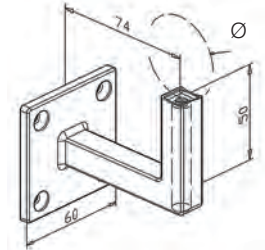

Handrail Bracket - Tube **S**

304 Indoor satin		Ø
4325.420.304*	2	42,4
4325.480.304*	2	48,3

316 Outdoor satin		Ø
4325.420.316*	2	42,4
4325.480.316*	2	48,3