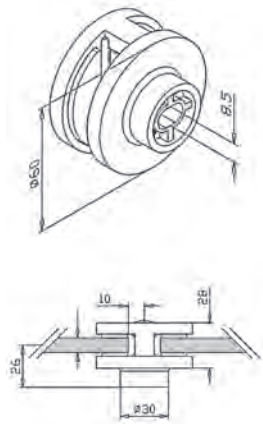

Glass Clip Model 09 - Flat **S**

316 Outdoor
satin

09.A4.000.01 4