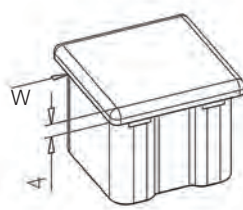

4202.404.316@ 2

Tube Connector

L

316 Outdoor
satin black

W H
40x40x2,0 30

4201.420.316@ 2

End Cap Square

L