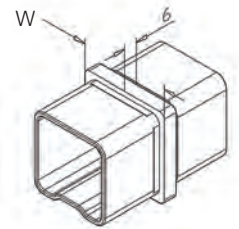

Tube Connector

304 Indoor
satin

W

4201.420.304*

2

40x40x2,0

316 Outdoor
satin

W

4201.420.316*

2

40x40x2,0