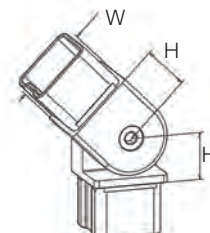

Tube Connector Adjustable

L

316 Outdoor
satin black

W H

4221.420.316@

2

40x40x2,0 60