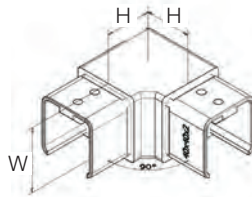

Tube Connector Horizontal 90°

L

316 Outdoor
satin black

W H
40x40x1,5 50

4202.404.316@ 2