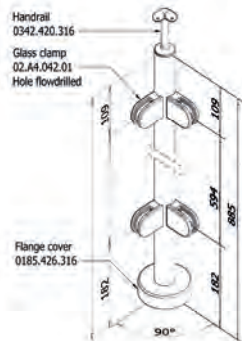

Baluster Post - 90°

S

316 Outdoor
satin

0164.420.316 885 mm 90gr

1