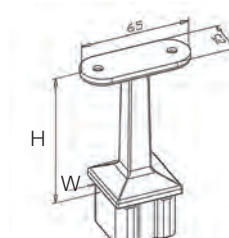

Handrail Support Adjustable - Flat

L

S

316 Outdoor
satin black

W H

4342.000.316@

2

40x40x2,0 81