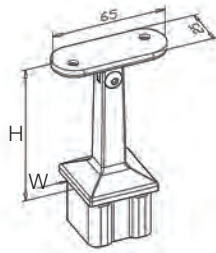

Handrail Support Adjustable - Tube **L S**

316 Outdoor satin black		W	H
4442.000.316@	2	40x40x2,0	81