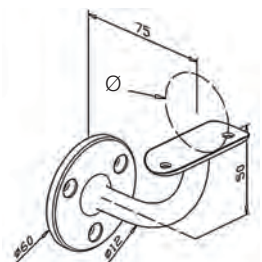

Handrail Support - Tube **S**

304 Indoor satin		Ø
0322.337.304	2	33,7
0322.420.304	2	42,4
0322.480.304	2	48,3

316 Outdoor satin		Ø
0322.337.316	2	33,7
0322.420.316	2	42,4
0322.480.316	2	48,3

316 Outdoor mirror		Ø
0322.420.316#	2	42,4
0322.480.316#	2	48,3