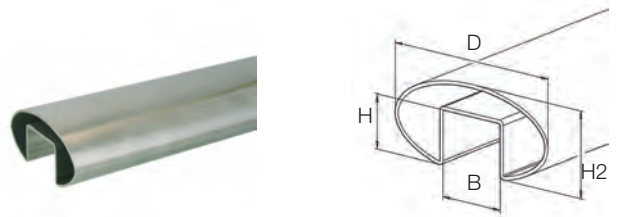

	H	B	Ø
6 mtr	24	24	42,4
6 mtr	30	27	48,3
6 mtr	34	34	60,3

Railing Tube Square

304 Indoor satin

	W	T
6 mtr	40x40	2,0

316 Outdoor satin

	W	T
6 mtr	40x40	2,0

Other dimensions on request

Oval Slotted Tube