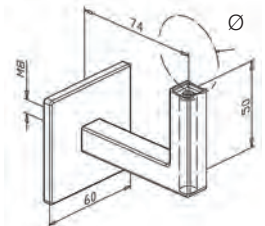

2

40x40x2,0 60

Handrail Bracket - Flat **S**

304 Indoor satin	
4321.000.304*	2

316 Outdoor satin	
4321.000.316*	2

Handrail Bracket - Tube **S**

304 Indoor satin		Ø
4321.424.304*	2	42,4
4321.483.304*	2	48,3

316 Outdoor satin		Ø
4321.424.316*	2	42,4
4321.483.316*	2	48,3