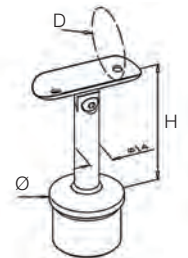

Handrail Support Adjustable - Tube **L S**

316 Outdoor
satin black

D Ø H

0442.420.316@ 2 42,4 42,4 x 2,0 79