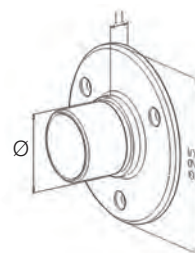

Wall Flange - Connector

S L