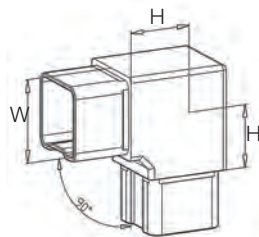

Tube Connector 90°

304 Indoor
satin

W

H

4203.420.304*

2

40x40x2,0 60

316 Outdoor
satin

W

H

4203.420.316*

2

40x40x2,0 60