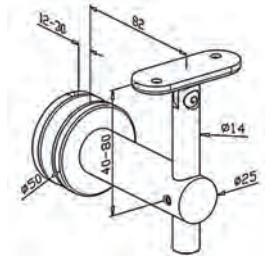

Glass Handrail Support Adjustable - Flat **S**