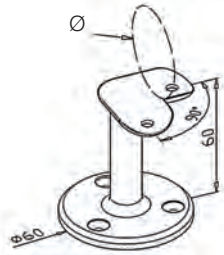

Handrail Support - Tube 90° **S**