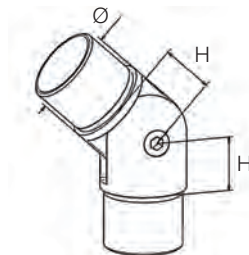

316 Outdoor
satin black

Ø

H

0206.420.316@

2

42,4 x 2,0 70

Tube Connector Adjustable

L