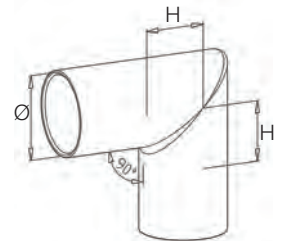

Tube Connector 90°

304 Indoor
satin

Ø

H

0247.420.304*

2

42,4

65