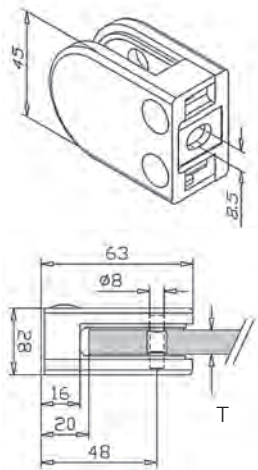

Glass Clip Model 02 - Flat **S**

304 Indoor satin		
02.A2.000.01	4	
316 Outdoor satin		
02.A4.000.01	4	
Zamac Stainless look		
02.ZN.000.01	4