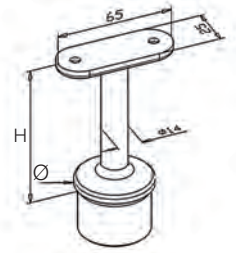

Handrail Support - Flat **L S**

316 Outdoor
satin black

Ø H

0342.000.316@ 2 42,4 x 2,0 81