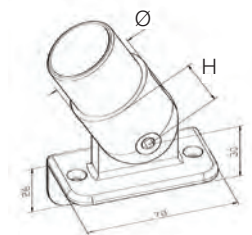

Wall Connector Adjustable

L

S

316 Outdoor
satin black

Ø

H

0231.420.316@

2

42,4 x 2,0 27