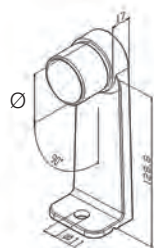

Stand-Off Bracket - End **L S**

304 Indoor satin		Ø
0396.420.304*	1	42,4 x 2,0
0396.426.304*	1	42,4 x 2,6
0396.483.304*	1	48,3 x 2,6

316 Outdoor satin		Ø
0396.420.316*	1	42,4 x 2,0
0396.426.316*	1	42,4 x 2,6
0396.483.316*	1	48,3 x 2,6