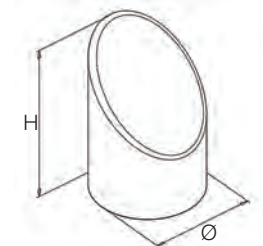

End Cap 45°

304 Indoor
satin

Ø

H

0250.420.304

2

42,4

65