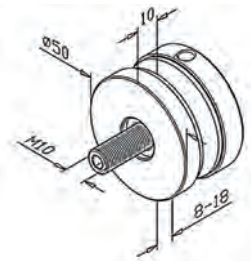

Glass Adaptor Ø 50 - Flat

S

304 Indoor satin

0518.000.304

4

316 Outdoor satin

0518.000.316

4