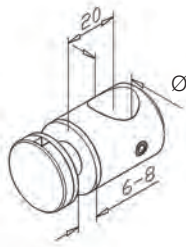

Glass Adaptor - Bar

S

304 Indoor satin

Ø

0517.120.304

4

12

0517.160.304

4

16

316 Outdoor satin

Ø

0517.120.316

4

12

0517.160.316

4

16