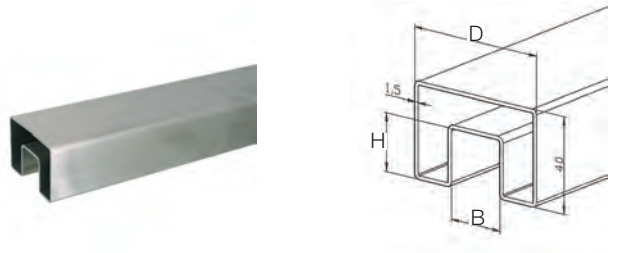

Square / Rectangular Slotted Tube

304 Indoor satin

	H	B	D
6 mtr	24	24	60
6 mtr	24	24	40

316 Outdoor satin

	H	B	D
6 mtr	24	24	60
6 mtr	24	24	40