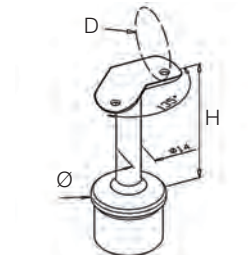

Handrail Support - Tube 135° **L S**

304 Indoor satin		D	Ø	H
0342.425.304	2	42,4	42,4 x 2,0	79
0342.485.304	2	48,3	42,4 x 2,0	79
0343.425.304	2	42,4	42,4 x 2,6	79
0343.485.304	2	48,3	42,4 x 2,6	79
0345.425.304	2	42,4	48,3 x 2,6	81
0345.485.304	2	48,3	48,3 x 2,6	81

316 Outdoor satin		D	Ø	H
0342.425.316	2	42,4	42,4 x 2,0	79
0342.485.316	2	48,3	42,4 x 2,0	79
0343.425.316	2	42,4	42,4 x 2,6	79
0343.485.316	2	48,3	42,4 x 2,6	79
0345.425.316	2	42,4	48,3 x 2,6	81
0345.485.316	2	48,3	48,3 x 2,6	81