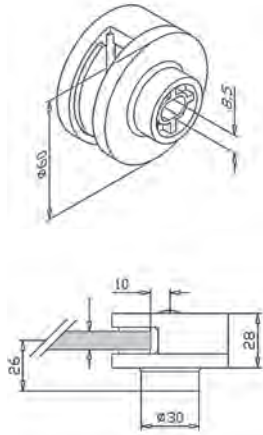

Glass Clip Model 08 - Flat **S**

316 Outdoor
satin

08.A4.000.01 4