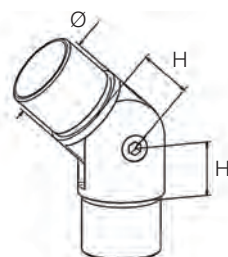

Tube Connector Adjustable **L**

304 Indoor satin		Ø	H
0221.337.304	2	33,7 x 2,0	22
0221.420.304	2	42,4 x 2,0	27
0221.426.304	2	42,4 x 2,6	27
0221.480.304	2	48,3 x 2,0	30
0221.486.304	2	48,3 x 2,6	30

316 Outdoor satin		Ø	H
0221.337.316	2	33,7 x 2,0	22
0221.420.316	2	42,4 x 2,0	27
0221.426.316	2	42,4 x 2,6	27
0221.480.316	2	48,3 x 2,0	30
0221.486.316	2	48,3 x 2,6	30

316 Outdoor mirror		Ø	H
0221.420.316#	2	42,4 x 2,0	27
0221.486.316#	2	48,3 x 2,6	30