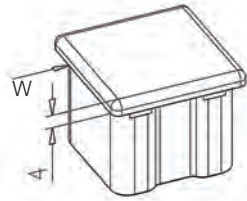

End Cap

304 Indoor
satin

W

4110.420.304*

2

40x40x2,0

316 Outdoor
satin

W

4110.420.316*

2

40x40x2,0