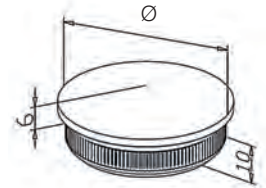

Endcap - Arched - QuickFix

H