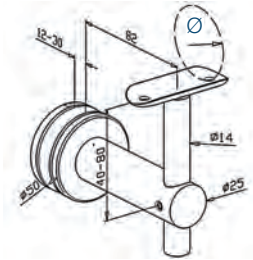

Glass Handrail Support - Tube **S**