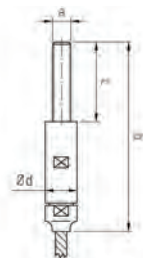

Screwed External Thread Ends LH

316 Outdoor satin	b	c	Ø	a
I827-0400-060	1 115	60	4 mm	M6
I827-0500-060	1 117	60	5 mm	M8
I827-0600-060	1 117	60	6 mm	M8