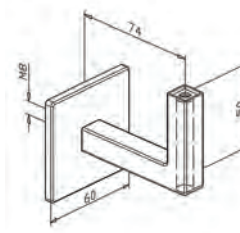

316 Outdoor
satin black

Ø

4321.424.316@

2

42,4

Handrail Bracket - Flat

S

316 Outdoor
satin black