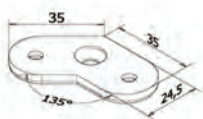

Railing Saddle - Flat - 135° **S**

304 Indoor satin		
3345.000.304	4	

---

316 Outdoor satin		
3345.000.316	4