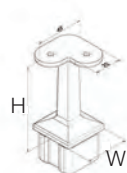

Handrail Support Flat - 90° **L S**

304 Indoor satin		W	H
4342.009.304	2	40x40x2,0	81

316 Outdoor satin		W	H
4342.009.316	2	40x40x2,0	81