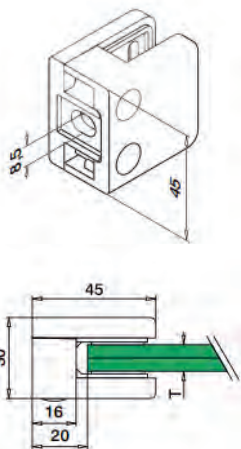

Glass Clip Model 03 - Flat **S**

304 Indoor satin	
03.A2.000.01	4
316 Outdoor satin	
03.A4.000.01	4