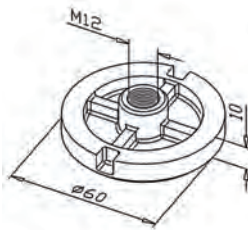

Screw Cap

S

316 Outdoor
satin black

Ø

5506.600.316@

2

60 M12