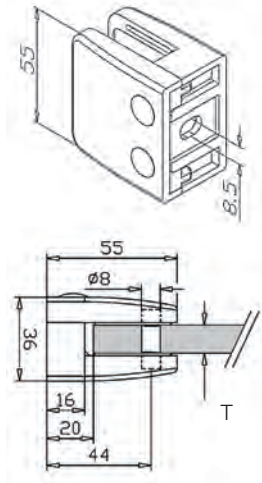

Glass Clip Model 06 - Flat **S**

304 Indoor satin		
06.A2.000.01	4	
316 Outdoor satin		
06.A4.000.01	4	
Zamac Stainless look		
06.ZN.000.01	4