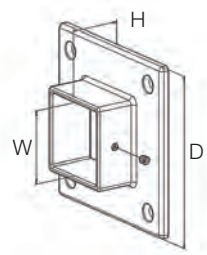

Handrail Support - Flat - 90° **L S**

316 Outdoor satin black		W	H
4342.009.316@	2	40x40x2,0	81

Wall Flange - Connector **L S**

316 Outdoor satin black		D	W	H
4184.420.316@	2	95x95	40x40x2,0	6

Wall Flange **S**