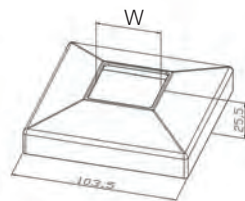

Flange Cover

316 Outdoor satin black		W
4187.420.316@	2	40x40