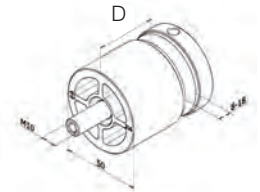

Glass Adaptor Ø 50 - Flat

S

304 Indoor satin

D

0518.030.304

4

30

0518.040.304

4

40

0518.050.304

4

50

316 Outdoor satin

D

0518.030.316

4

30

0518.040.316

4

40

0518.050.316

4

50