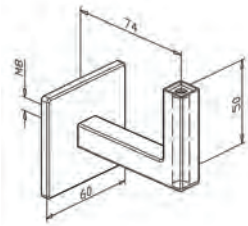

Handrail Bracket - Flat **S**

304 Indoor satin	
4321.000.304*	2

316 Outdoor satin	
4321.000.316*	2