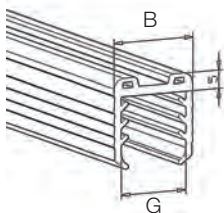

Coque para fita tubular corrente

Rubber	L	Ø	B	G
6770.424.0800	6250	42,4	24	8 - 11
6770.424.1150	6250	42,4	24	11,5 - 13,5
6770.424.1600	6250	42,4	24	16 - 17,5
6770.424.2000	6250	42,4	24	20 - 21,5
6770.483.0800	6250	48,3	27	8 - 11
6770.483.1150	6250	48,3	27	11,5 - 13,5
6770.483.1600	6250	48,3	27	16 - 17,5
6770.483.2000	6250	48,3	27	20 - 21,5
6770.603.0800	6250	60,3	34	8 - 11
6770.603.1150	6250	60,3	34	11,5 - 13,5
6770.603.1600	6250	60,3	34	16 - 17,5
6770.603.2000	6250	60,3	34	20 - 21,5
6770.603.2552	6250	60,3	34	25,52
6770.804.0800	6250	80/110x40	27	8 - 11
6770.804.1150	6250	80/110x40	27	11,5 - 13,5
6770.804.1600	6250	80/110x40	27	16 - 17
6770.804.2000	6250	80/110x40	27	20 - 21,5