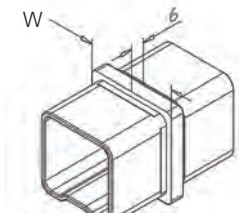

Tube Connector

L

316 Outdoor
satin black

W H
40x40x2,0 30

4201.420.316@ 2