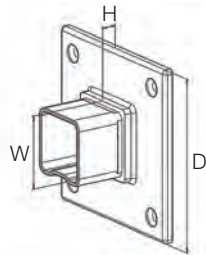

Wall Flange - Connector **L S**

316 Outdoor satin black		D	W	H
4184.420.316@	2	95x95	40x40x2,0	6