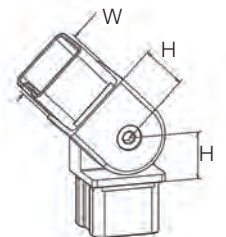

Tube Connector Adjustable

304 Indoor
satin

W

H

4221.420.304*

2

40x40x2,0 60

316 Outdoor
satin

W

H

4221.420.316*

2

40x40x2,0 60