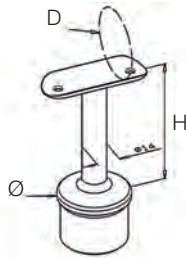

Handrail Support - Tube **L S**

316 Outdoor
satin black

D Ø H

0342.420.316@ 2 42,4 42,4 x 2,0 79