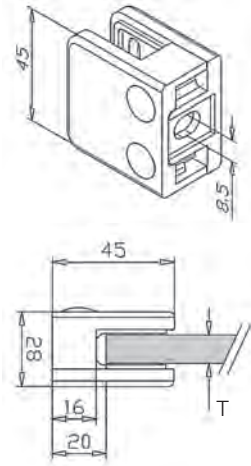

Glass Clip Model 01 - Flat **S**

304 Indoor satin		
01.A2.000.01	4	
316 Outdoor satin		
01.A4.000.01	4	
Zamac Stainless look		
01.ZN.000.01	4