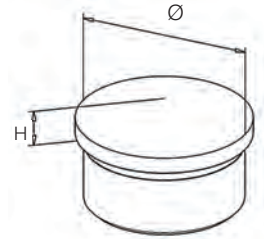

Endcap - Arched

L

316 Outdoor
satin black

Ø

H

0111.420.316@

2

42,4 x 2,0 9