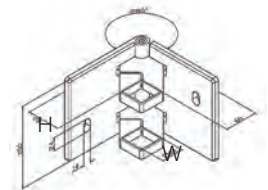

Baluster Clamp Adjustable

S

304 Indoor satin

W H

4527.404.304 1 40x40 79