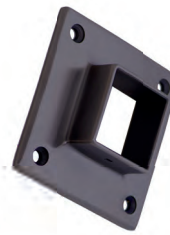

Handrail Support - Flat - 90° **L S**

316 Outdoor satin black		W	H
4342.009.316@	2	40x40x2,0	81

Wall Flange - Connector **L S**

316 Outdoor satin black		D	W	H
4184.420.316@	2	95x95	40x40x2,0	6

Wall Flange **S**