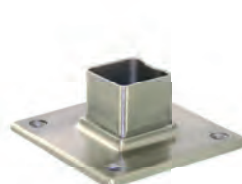

316 Outdoor satin		Ø	W	H
4342.429.316	2	42,4	40x40x2,0	79

Wall Flange **S**

304 Indoor satin		D	W	H
4183.420.304*	2	95x95	40x40	28

316 Outdoor satin		D	W	H
4183.420.316*	2	95x95	40x40	28

Wall Flange - Connector **L S**