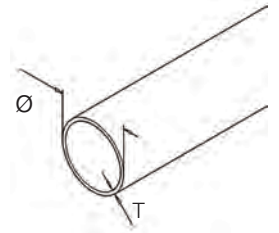

316 Outdoor
satin black

Ø T

T.316L RD 42,4x2,0 MM 3 mtr 42,4 2,0

Slotted Tube Square

316 Outdoor
satin black

H B D

T.316L 40x40x24x24x1,5 MM 3 mtr 24 24 40

Tube Square