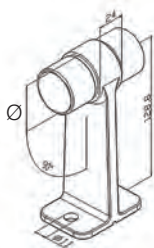

316 Outdoor satin		Ø	H
0223.100.316	6	10	35
0223.120.316	6	12	36
0223.140.316	6	14	37

Elbow 180° **L**

304 Indoor satin		Ø
5516.420.304	1	42,4 x 2,0
5516.480.304	1	48,3 x 2,0

Stand-Off Bracket - Connector **L S**