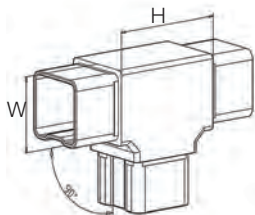

Tube Connector T

304 Indoor
satin

W

H

4206.420.304*

2

40x40x2,0 60

316 Outdoor
satin

W

H

4206.420.316*

2

40x40x2,0 60