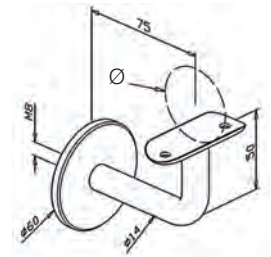

Handrail Support - Tube **S**

316 Outdoor
satin black

Ø
42,4

0321.420.316@ 2