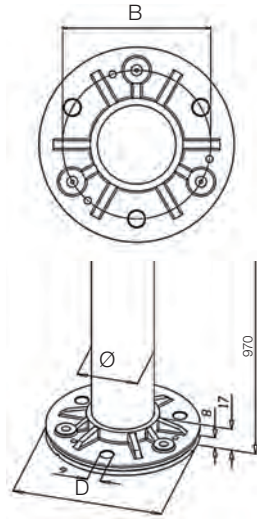

Baluster Post

S

304 Indoor satin	B	D	Ø
0164.420.304*	2 80	105	42,4 x 2,0

316 Outdoor satin	B	D	Ø
0164.420.316*	2 80	105	42,4 x 2,0