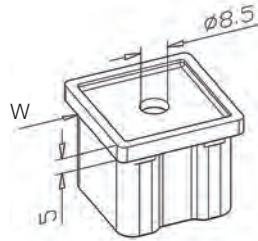

Adaptor - Flat

L S

304 Indoor satin

W

4501.420.304* 2 40x40x2,0

316 Outdoor satin

W

4501.420.316* 2 40x40x2,0