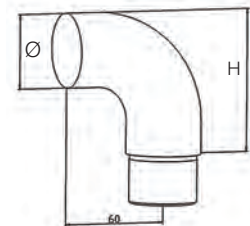

End scroll **L**

316 Outdoor
satin black

0103.420.316@

2

Ø

H

42,4 x 2,0 81