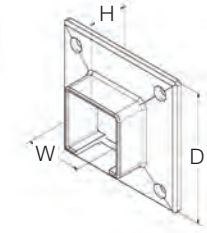

Wall Flange Square

L S

316 Outdoor
satin black

H W D
28 40x40x1,5 95x95

4183.404.316@ 2