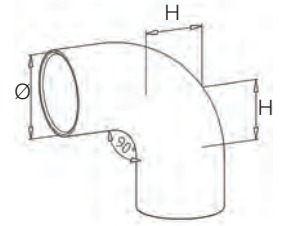

End scroll

304 Indoor
satin

Ø

H

0243.420.304*

2

42,4

65