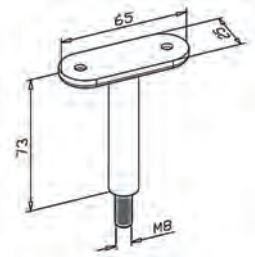

Handrail Support M8 - Flat **S**

304 Indoor satin	
0361.000.304	2 M8

316 Outdoor satin	
0361.000.316	2 M8