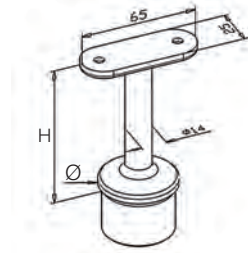

Handrail Support - Flat **L S**

304 Indoor satin		Ø	H
0341.000.304	2	33,7 x 2,0	81
0342.000.304	2	42,4 x 2,0	81
0343.000.304	2	42,4 x 2,6	81
0345.000.304	2	48,3 x 2,6	82

316 Outdoor satin		Ø	H
0341.000.316	2	33,7 x 2,0	81
0342.000.316	2	42,4 x 2,0	81
0343.000.316	2	42,4 x 2,6	81
0345.000.316	2	48,3 x 2,6	82