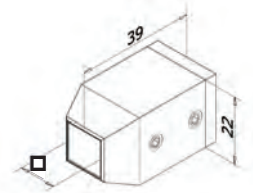

Crossbarholder □ 22 - Flat

S

304 Indoor
satin

□

4650.000.304 4 12

316 Outdoor
satin

□

4650.000.316 4 12