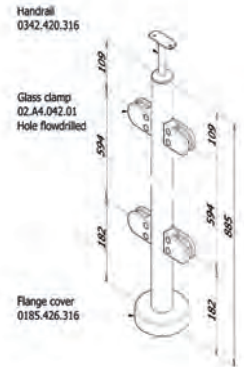

Baluster Post - 180°

S

316 Outdoor
satin

0164.420.316 885 mm 180gr

1