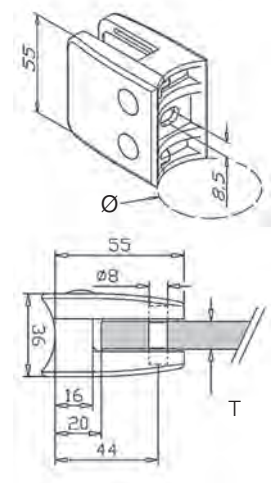

Glass Clip Model 06 - Tube **S**

304 Indoor satin		Ø
06.A2.042.01	4	42,4
06.A2.048.01	4	48,3
316 Outdoor satin		Ø
06.A4.042.01	4	42,4
06.A4.048.01	4	48,3
316 Outdoor Mirror		Ø
06.A4.042.01#	4	42,4
06.A4.048.01#	4	48,3
Zamac Stainless look		Ø
06.ZN.042.01	4	42,4
06.ZN.048.01	4	48,3