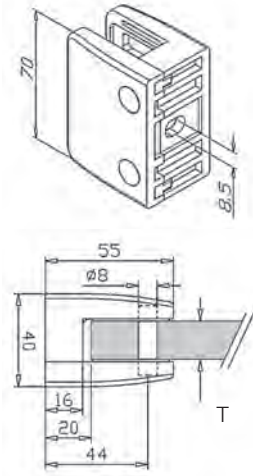

Glass Clip Model 04 - Flat **S**

Material	Icon	Color
304 Indoor satin		
04.A2.000.01	4	
316 Outdoor satin		
04.A4.000.01	4	
Zamac Stainless look		
04.ZN.000.01	4