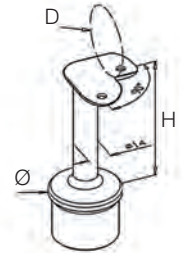

Handrail Support - Tube **L S**

316 Outdoor
satin black

D Ø H

0342.429.316@ 2 42,4 42,4 x 2,0 79