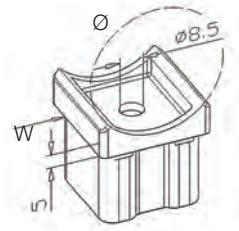

Adaptor - Tube

L S

304 Indoor satin

Ø W

4503.420.304* 2 42,4 40x40x2,0

4503.483.304* 2 48,3 40x40x2,0

316 Outdoor satin

Ø W

4503.420.316* 2 42,4 40x40x2,0

4503.480.316* 2 48,3 40x40x2,0