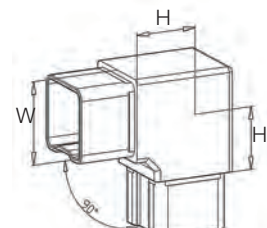

Tube Connector 90°

L

316 Outdoor
satin black

W H
40x40x2,0 60

4203.420.316@ 2