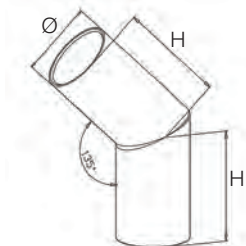

Tube Connector 135°

304 Indoor
satin

Ø

H

0248.420.304*

2

42,4

65