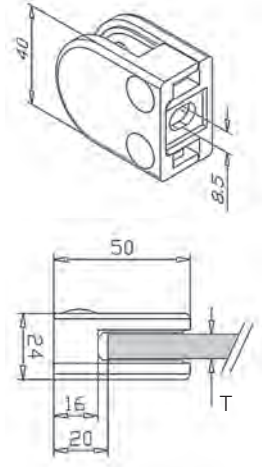

Glass Clip Model 00 - Flat **S**

304 Indoor satin		
00.A2.000.01	4	
316 Outdoor satin		
00.A4.000.01	4	
Zamac Stainless look		
00.ZN.000.01	4