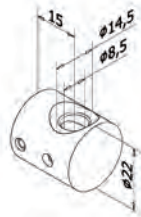

Cable Holder 22mm - Flat - End left

316 Outdoor satin	
0720.000.316	8