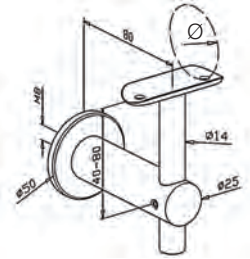

Handrail Support - Tube **S**

316 Outdoor
satin black

0305.420.316@

2

Ø

42,4