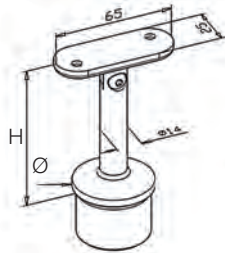

316 Outdoor
satin black

D Ø H

0342.420.316@ 2 42,4 42,4 x 2,0 79

Handrail Support - Flat **L S**

316 Outdoor
satin black

Ø H

0342.000.316@ 2 42,4 x 2,0 81

Handrail Support Adjustable - Flat **L S**