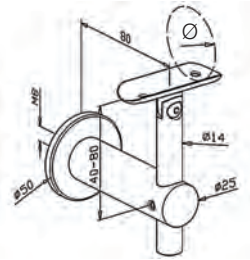

Handrail Support Adjustable - Tube **S**

316 Outdoor
satin black

0405.420.316@

2

Ø

42,4