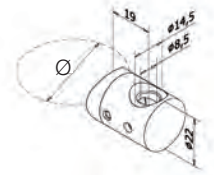

316 Outdoor satin	
0720.000.316	8

Cable Holder 22mm - Flat - End right

316 Outdoor satin	
0725.000.316	8

Cable Holder 22mm - Tube - End left

316 Outdoor satin		Ø
0720.424.316	8	42,4
0720.483.316	8	48,3

Cable Holder 22mm - Tube - End right