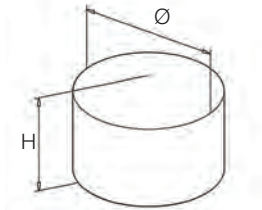

End Cap

304 Indoor
satin

Ø

H

0242.420.304*

2

42,4

25