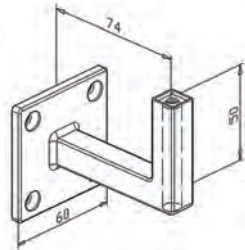

Handrail Bracket - Flat **S**

304 Indoor satin	
4325.000.304*	2

316 Outdoor satin	
4325.000.316*	2