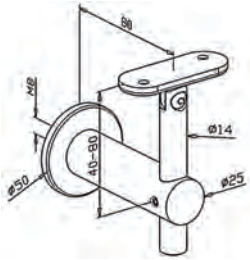

Handrail Support - Tube **S**

316 Outdoor
satin black

0305.420.316@

2

Ø

42,4

Handrail Support Adjustable - Flat **S**

316 Outdoor
satin black