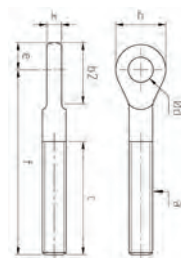

Eye with External Thread LH

316 Outdoor satin	b	Ød	e	a	f	c
I886-0600	1	16	6,5	7	M6	61
I886-0800	1	21	8,5	8,5	M8	78