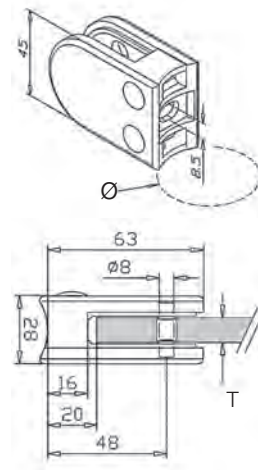

Glass Clip Model 02 - Tube **S**

304 Indoor satin			Ø
02.A2.042.01	4		42,4
02.A2.048.01	4		48,3
316 Outdoor satin			Ø
02.A4.042.01	4		42,4
02.A4.048.01	4		48,3
316 Outdoor Mirror			Ø
02.A4.042.01#	4		42,4
02.A4.048.01#	4		48,3
Zamac Stainless look			Ø
02.ZN.042.01	4		42,4
02.ZN.048.01	4		48,3