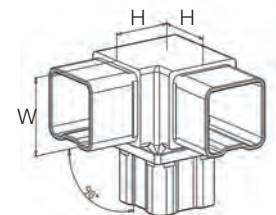

Tube Connector T-90°

304 Indoor
satin

W

H

4204.420.304*

2

40x40x2,0 30

316 Outdoor
satin

W

H

4204.420.316*

2

40x40x2,0 30