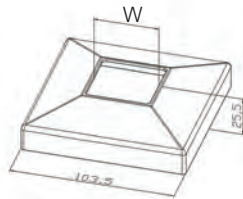

Flange Cover

304 Indoor
satin

W

4187.420.304* 2 40x40

316 Outdoor
satin

W

4187.420.316* 2 40x40