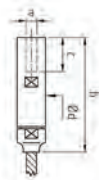

Screwed Internal Thread Ends RH

316 Outdoor satin	b	d	Ø	a	c
I831-0400	1 55	13	4 mm	M6	18
I831-0500	1 57	15	5 mm	M8	20
I831-0600	1 57	15	6 mm	M8	20