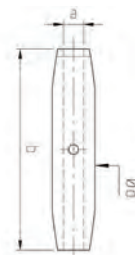

Turnbuckle Barrel LH/RH

316 Outdoor satin	b	Ød	a
I875-0800	1	92	10
I875-0600	1	112	13,5