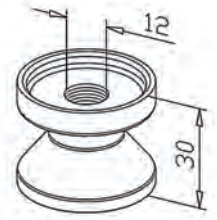

Threaded Adaptor

S W